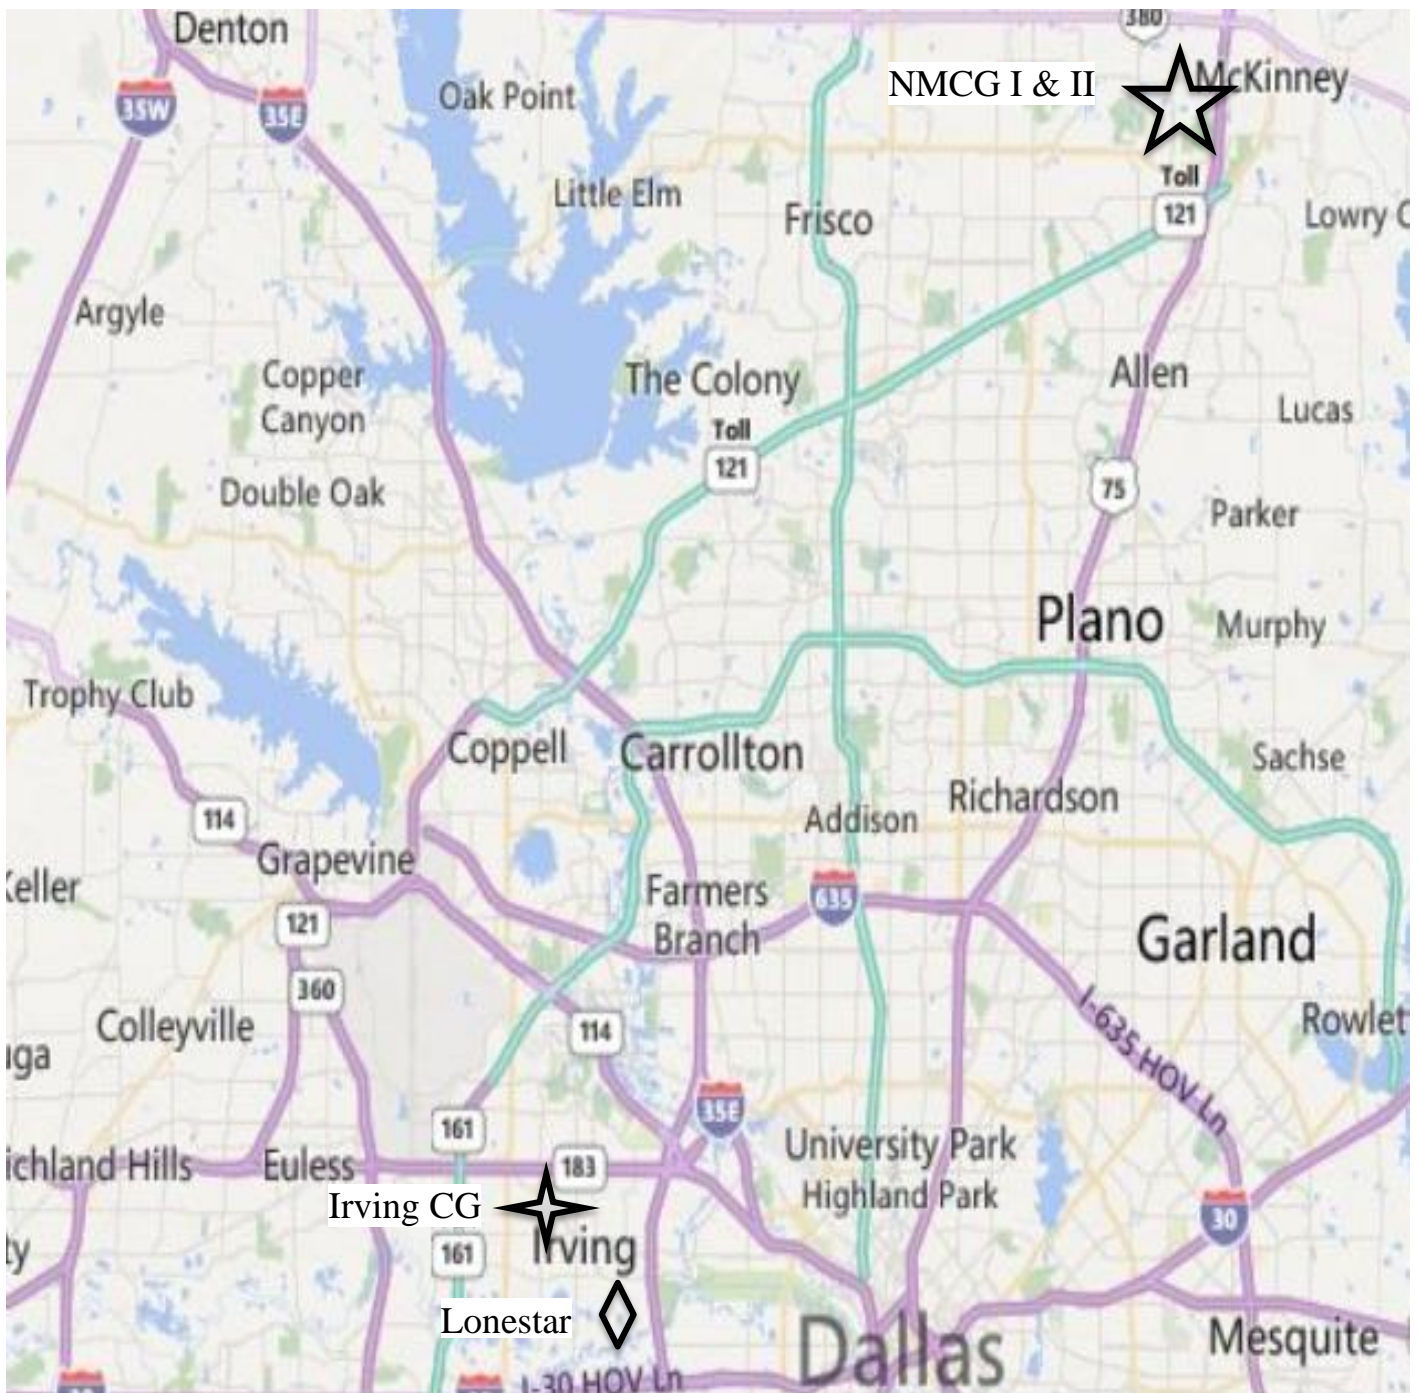

Group B Teams

Irving CG Cricket Ground

2800 W Pioneer Dr., Irving, TX 76051

1. Corpus Christi A
2. Wichita
3. Panam B
4. Los Angeles B
5. Houston C

Panam Cricket Club Tournament 2015	
Group B Fixtures	
Ground- Irving CG	
2800 W Pioneer Dr., Irving, TX 76051	
Time	
July 02, 2015 (Day 1)	
8:00 to 11:00	Corpus Christi A vs. Houston C
11:15 to 2:15	Wichita vs. Panam B
2:30 to 5:30	Corpus Christi A vs. Panam B
July 03, 2015 (Day 2)	
8:00 to 11:00	Wichita vs. Los Angeles B
11:15 to 2:15	Panam B vs. Houston C
2:30 to 5:30	Corpus Christi A vs. Los Angeles B
July 04, 2015 (Day 3)	
8:00 to 11:00	Wichita vs. Houston C
11:15 to 2:15	Panam B vs. Los Angeles B
2:30 to 5:30	Corpus Christi A vs. Wichita
July 05, 2015 (Day 4) at NMCG 1 & 2	
8:00 to 11:00	Los Angeles B vs. Houston C
11:15 to 2:15	Semi Final 1 & 2 (Teams TBA)
2:30 to 5:30	Final (Teams TBA)

Group D Teams

NMCG - 2 Cricket Ground

2701 North Brook Dr., McKinney, TX 75070

(North Pitch near the road)

1. Panam A
2. Houston B
3. Saint Louis
4. Valley
5. Minnesota B

Panam Cricket Club Tournament 2015	
Group D Fixtures	
Ground- NMCG 2	
2701 North Brook Dr., McKinney, TX 75070	
Time	
July 02, 2015 (Day 1)	
8:00 to 11:00	Panam A VS Saint Louis
11:15 to 2:15	Saint Louis VS Minnesota B
2:30 to 5:30	Houston B VS Valley
July 03, 2015 (Day 2)	
8:00 to 11:00	Panam A VS Valley
11:15 to 2:15	Panam A VS Minnesota B
2:30 to 5:30	Houston B VS Saint Louis
July 04, 2015 (Day 3)	
8:00 to 11:00	Houston B VS Minnesota B
11:15 to 2:15	Saint Louis Valley
2:30 to 5:30	Panam A VS Houston B
July 05, 2015 (Day 4) at NMCG 1 & 2	
8:00 to 11:00	Valley VS Minnesota B
11:15 to 2:15	Semi Final 1 & 2 (Teams TBA)
2:30 to 5:30	Final (Teams TBA)